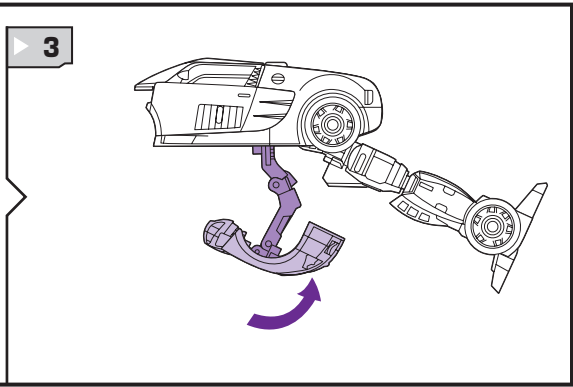

TRANSFORMERS

AGES 5+
83743/15200 Asst.

JOLT
DECEPTICON

NOTE: Some parts are made to detach if excessive force is applied and are designed to be reattached if separation occurs. Adult supervision may be necessary for younger children.

TRANSFORMERS.COM

CHANGING TO ROBOT

TURBO MODE

Reverse order of instructions to convert back into vehicle.